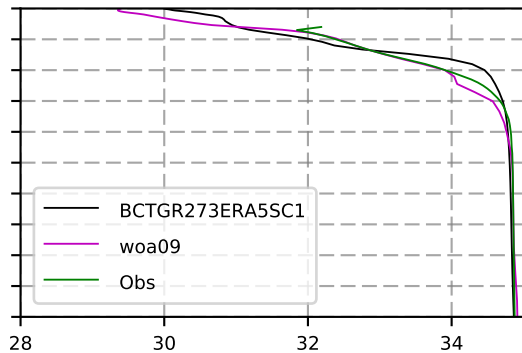

2005 mean temperature
@ moor Arctic B box

2005 mean Salinity
@ moor Arctic B box

@ moor EUR box

@ moor EUR box