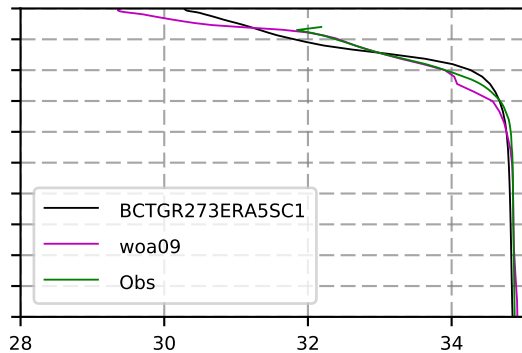

2014 mean temperature  
@ moor Arctic B box

2014 mean Salinity  
@ moor Arctic B box

@ moor EUR box

@ moor EUR box