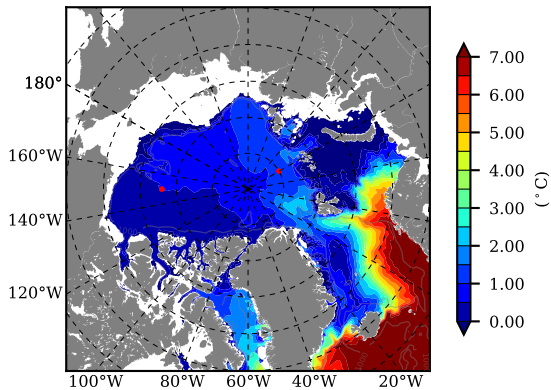

BCTGE28NEV401 AW Max Temp over  
1979

AW Max Temp from  
PHC 3.0

BCTGE28NEV401 AW Max Temp depth

AW Max Temp depth from  
PHC 3.0