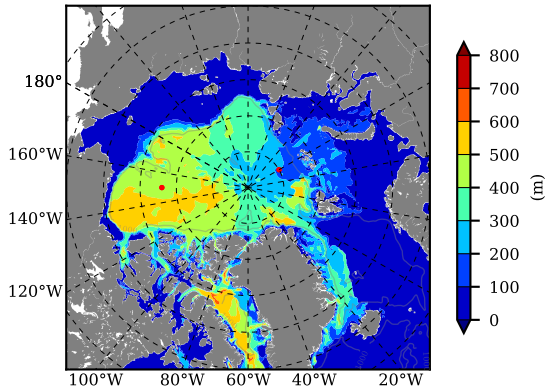

BCTGE28NEV401 AW Max Temp over  
1979

AW Max Temp from  
PHC 3.0

BCTGE28NEV401 AW Max Temp depth

AW Max Temp depth from  
PHC 3.0