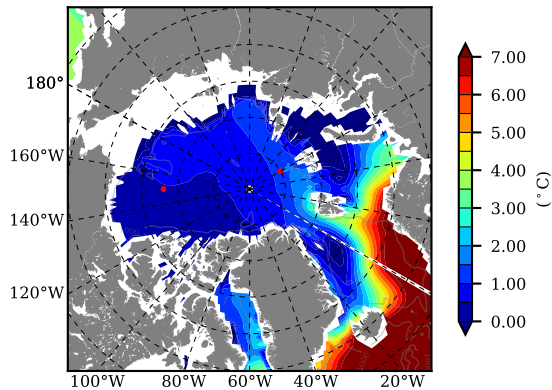

BCTGE28NEV401 AW Max Temp over  
1979

AW Max Temp from  
PHC 3.0

BCTGE28NEV401 AW Max Temp depth

AW Max Temp depth from  
PHC 3.0