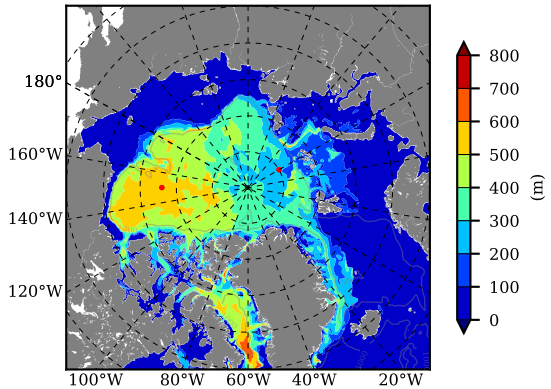

BCTGE28NEV401 AW Max Temp over 1980

AW Max Temp from PHC 3.0

BCTGE28NEV401 AW Max Temp depth

AW Max Temp depth from PHC 3.0