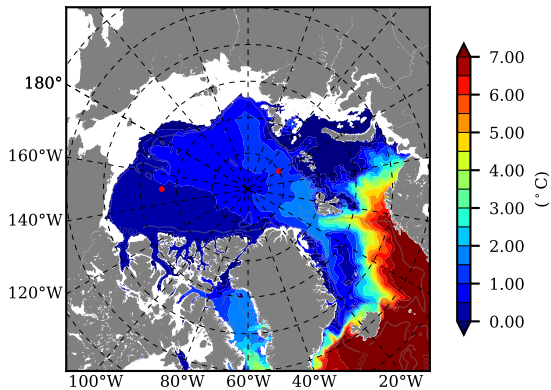

BCTGE28NEV401 AW Max Temp over 1980

AW Max Temp from PHC 3.0

BCTGE28NEV401 AW Max Temp depth

AW Max Temp depth from PHC 3.0