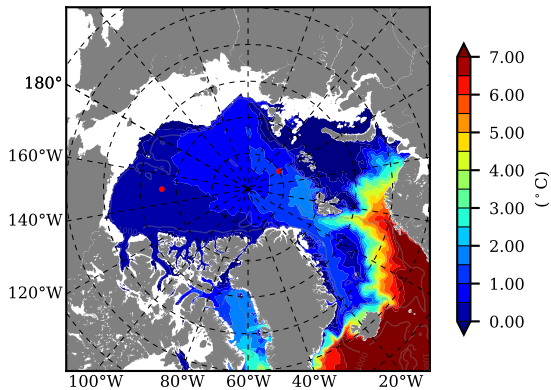

BCTGE28NEV401 AW Max Temp over 1981

AW Max Temp from PHC 3.0

BCTGE28NEV401 AW Max Temp depth

AW Max Temp depth from PHC 3.0