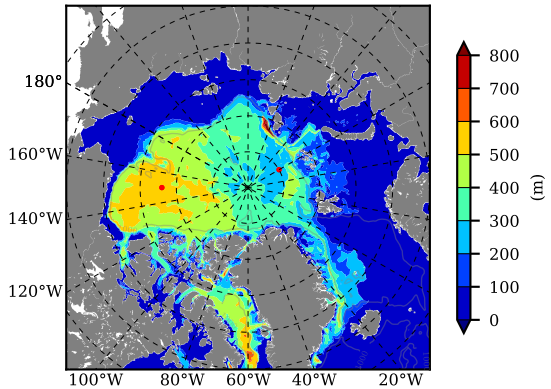

BCTGE28NEV401 AW Max Temp over 1981

AW Max Temp from PHC 3.0

BCTGE28NEV401 AW Max Temp depth

AW Max Temp depth from PHC 3.0