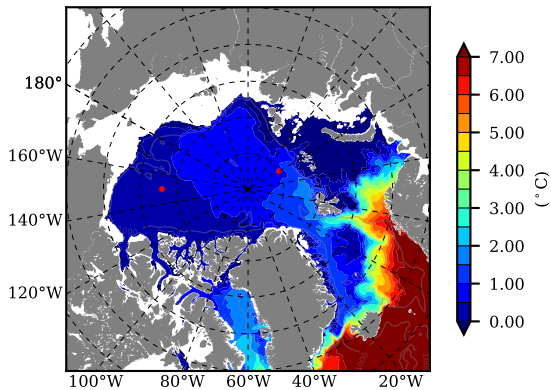

BCTGE28NEV401 AW Max Temp over 1982

AW Max Temp from PHC 3.0

BCTGE28NEV401 AW Max Temp depth

AW Max Temp depth from PHC 3.0