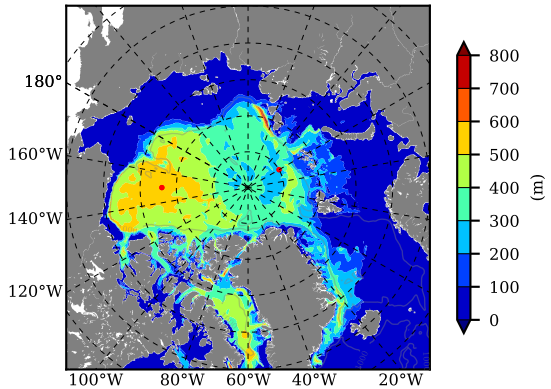

BCTGE28NEV401 AW Max Temp over 1982

AW Max Temp from PHC 3.0

BCTGE28NEV401 AW Max Temp depth

AW Max Temp depth from PHC 3.0