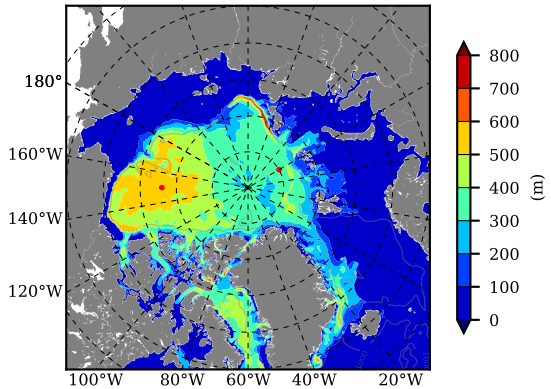

BCTGE28NEV401 AW Max Temp over
1983

AW Max Temp from
PHC 3.0

BCTGE28NEV401 AW Max Temp depth

AW Max Temp depth from
PHC 3.0