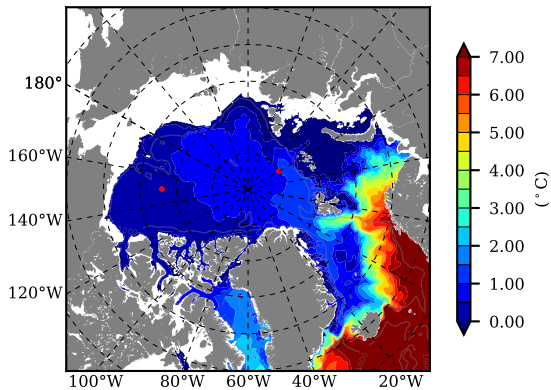

BCTGE28NEV401 AW Max Temp over
1983

AW Max Temp from
PHC 3.0

BCTGE28NEV401 AW Max Temp depth

AW Max Temp depth from
PHC 3.0