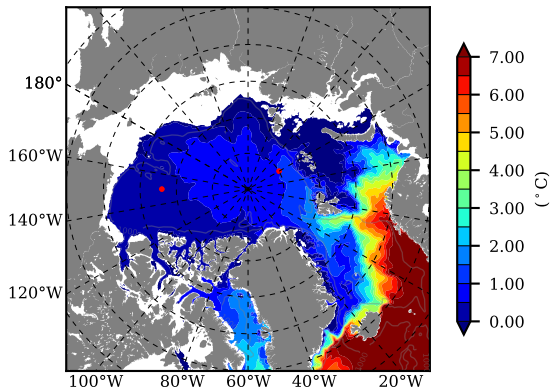

BCTGE28NEV401 AW Max Temp over 1984

AW Max Temp from PHC 3.0

BCTGE28NEV401 AW Max Temp depth

AW Max Temp depth from PHC 3.0