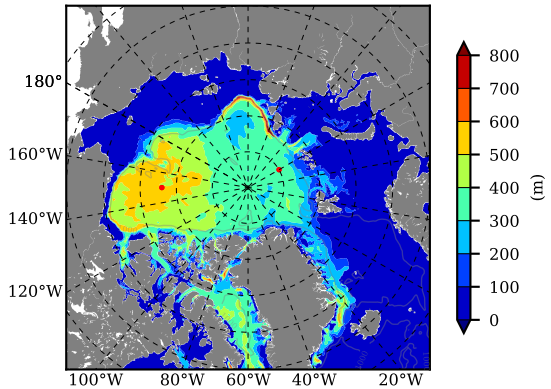

BCTGE28NEV401 AW Max Temp over 1984

AW Max Temp from PHC 3.0

BCTGE28NEV401 AW Max Temp depth

AW Max Temp depth from PHC 3.0