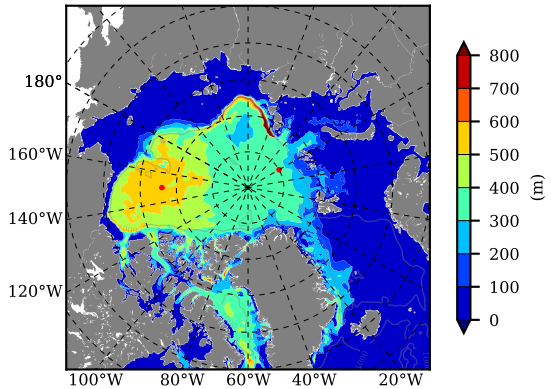

BCTGE28NEV401 AW Max Temp over 1985

AW Max Temp from PHC 3.0

BCTGE28NEV401 AW Max Temp depth

AW Max Temp depth from PHC 3.0