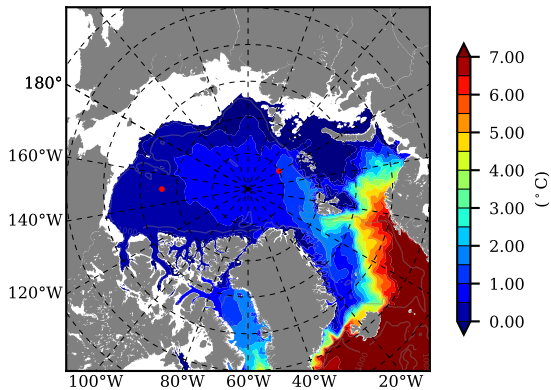

BCTGE28NEV401 AW Max Temp over 1985

AW Max Temp from PHC 3.0

BCTGE28NEV401 AW Max Temp depth

AW Max Temp depth from PHC 3.0