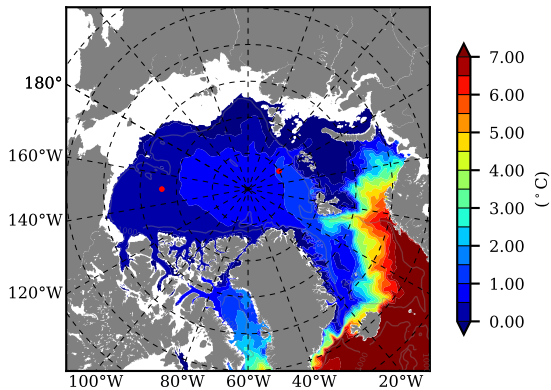

BCTGE28NEV401 AW Max Temp over 1986

AW Max Temp from PHC 3.0

BCTGE28NEV401 AW Max Temp depth

AW Max Temp depth from PHC 3.0