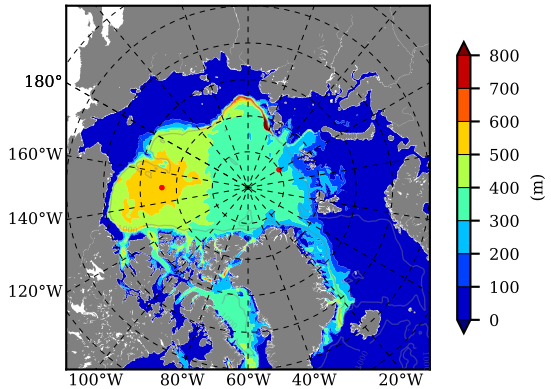

BCTGE28NEV401 AW Max Temp over 1986

AW Max Temp from PHC 3.0

BCTGE28NEV401 AW Max Temp depth

AW Max Temp depth from PHC 3.0