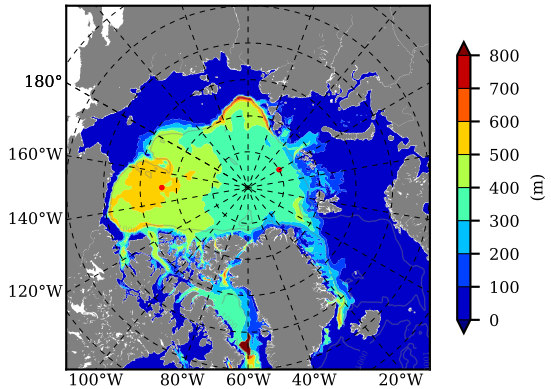

BCTGE28NEV401 AW Max Temp over 1990

AW Max Temp from PHC 3.0

BCTGE28NEV401 AW Max Temp depth

AW Max Temp depth from PHC 3.0