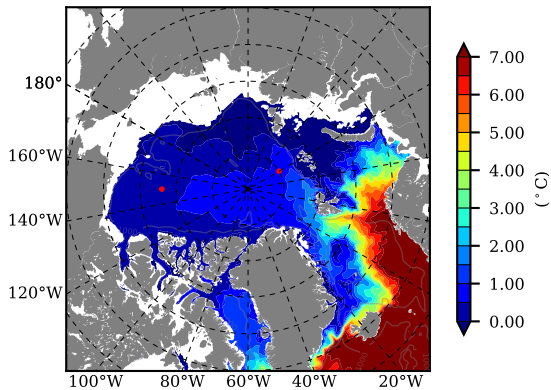

BCTGE28NEV401 AW Max Temp over 1990

AW Max Temp from PHC 3.0

BCTGE28NEV401 AW Max Temp depth

AW Max Temp depth from PHC 3.0