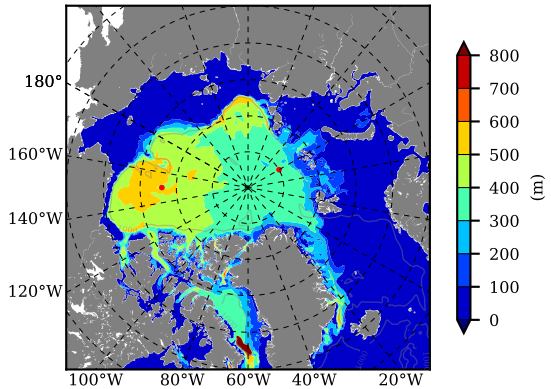

BCTGE28NEV401 AW Max Temp over 1991

AW Max Temp from PHC 3.0

BCTGE28NEV401 AW Max Temp depth

AW Max Temp depth from PHC 3.0