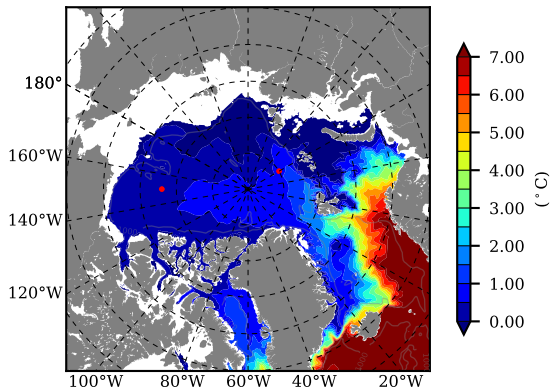

BCTGE28NEV401 AW Max Temp over 1991

AW Max Temp from PHC 3.0

BCTGE28NEV401 AW Max Temp depth

AW Max Temp depth from PHC 3.0