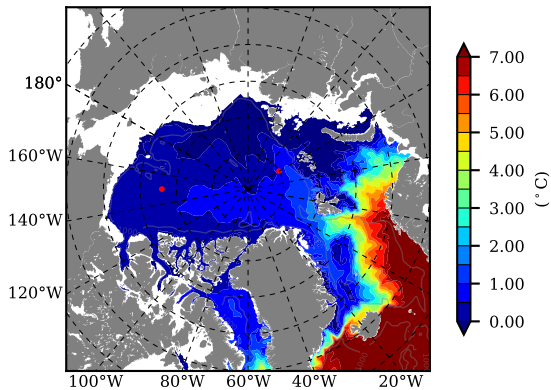

BCTGE28NEV401 AW Max Temp over 1992

AW Max Temp from PHC 3.0

BCTGE28NEV401 AW Max Temp depth

AW Max Temp depth from PHC 3.0