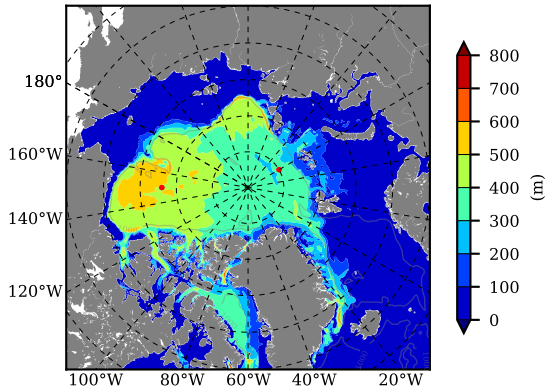

BCTGE28NEV401 AW Max Temp over 1992

AW Max Temp from PHC 3.0

BCTGE28NEV401 AW Max Temp depth

AW Max Temp depth from PHC 3.0