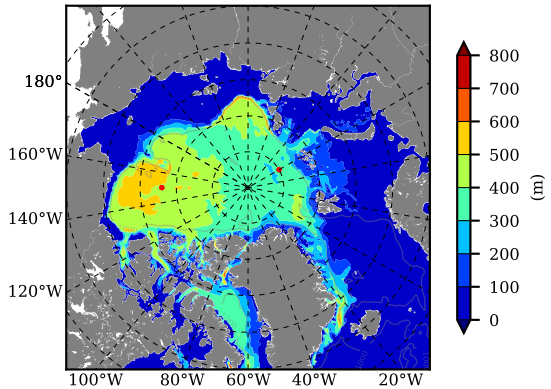

BCTGE28NEV401 AW Max Temp over 1993

AW Max Temp from PHC 3.0

BCTGE28NEV401 AW Max Temp depth

AW Max Temp depth from PHC 3.0