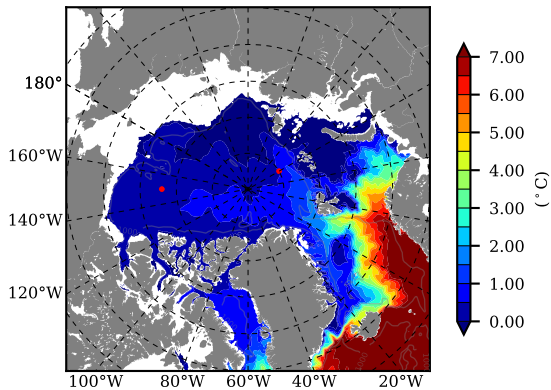

BCTGE28NEV401 AW Max Temp over 1993

AW Max Temp from PHC 3.0

BCTGE28NEV401 AW Max Temp depth

AW Max Temp depth from PHC 3.0