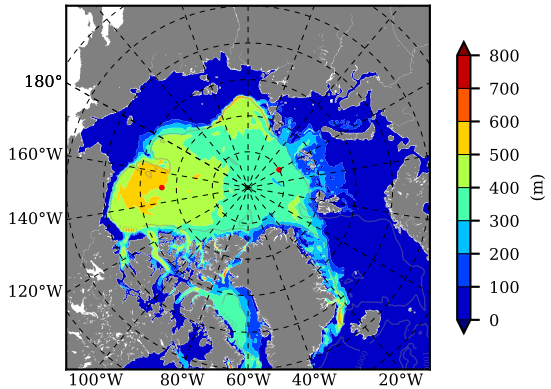

BCTGE28NEV401 AW Max Temp over 1994

AW Max Temp from PHC 3.0

BCTGE28NEV401 AW Max Temp depth

AW Max Temp depth from PHC 3.0