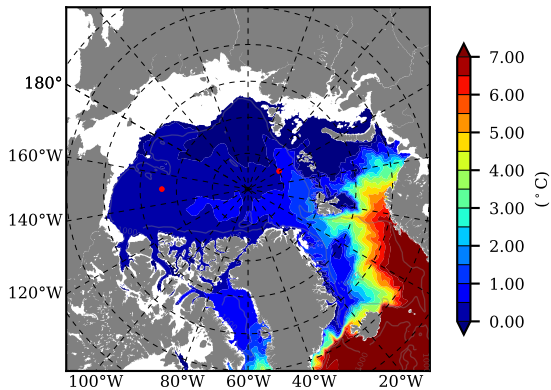

BCTGE28NEV401 AW Max Temp over 1994

AW Max Temp from PHC 3.0

BCTGE28NEV401 AW Max Temp depth

AW Max Temp depth from PHC 3.0