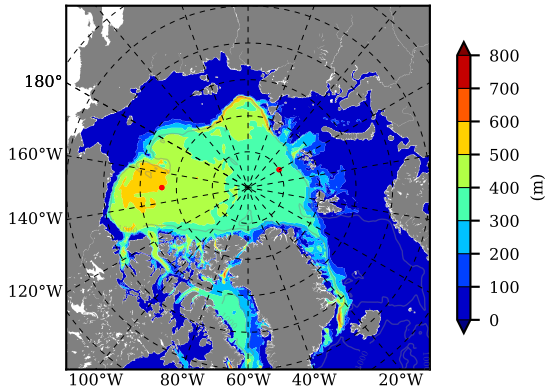

BCTGE28NEV401 AW Max Temp over 1995

AW Max Temp from PHC 3.0

BCTGE28NEV401 AW Max Temp depth

AW Max Temp depth from PHC 3.0