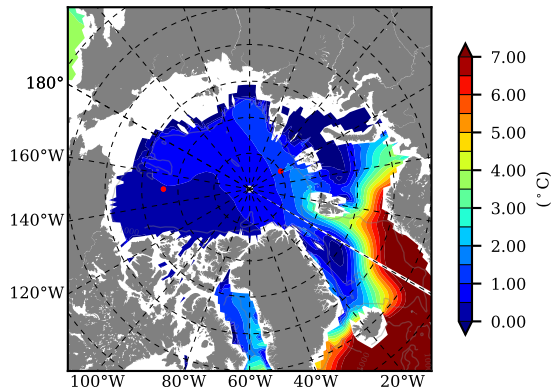

BCTGE28NEV401 AW Max Temp over 1995

AW Max Temp from PHC 3.0

BCTGE28NEV401 AW Max Temp depth

AW Max Temp depth from PHC 3.0