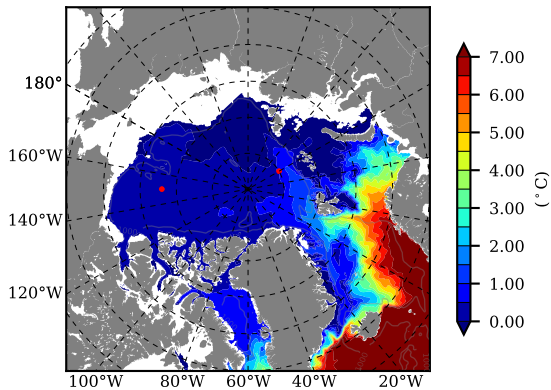

BCTGE28NEV401 AW Max Temp over 1995

AW Max Temp from PHC 3.0

BCTGE28NEV401 AW Max Temp depth

AW Max Temp depth from PHC 3.0