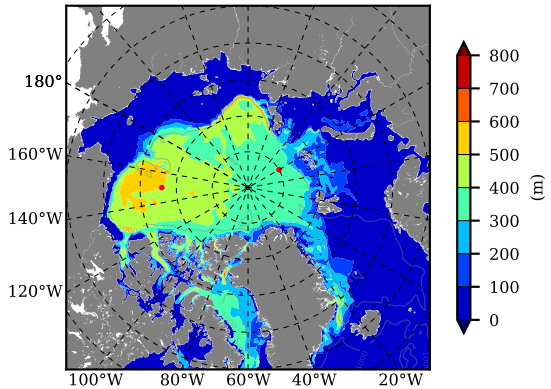

BCTGE28NEV401 AW Max Temp over 1996

AW Max Temp from PHC 3.0

BCTGE28NEV401 AW Max Temp depth

AW Max Temp depth from PHC 3.0