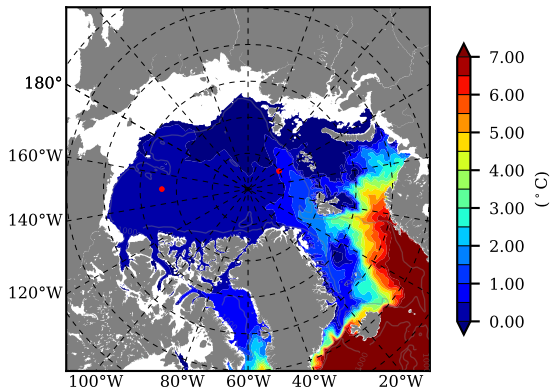

BCTGE28NEV401 AW Max Temp over 1996

AW Max Temp from PHC 3.0

BCTGE28NEV401 AW Max Temp depth

AW Max Temp depth from PHC 3.0