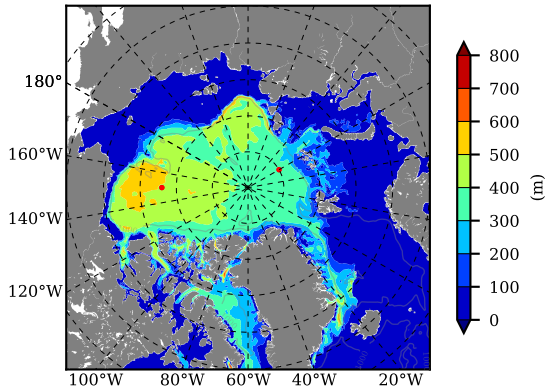

BCTGE28NEV401 AW Max Temp over 1997

AW Max Temp from PHC 3.0

BCTGE28NEV401 AW Max Temp depth

AW Max Temp depth from PHC 3.0