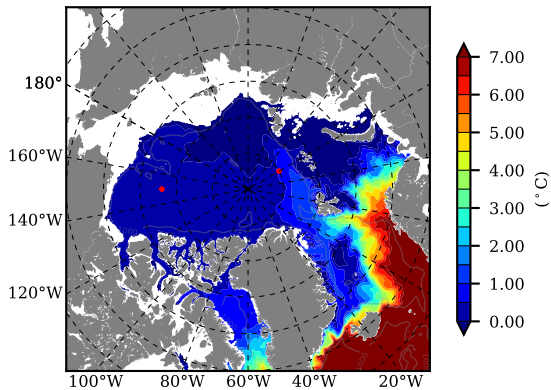

BCTGE28NEV401 AW Max Temp over 1997

AW Max Temp from PHC 3.0

BCTGE28NEV401 AW Max Temp depth

AW Max Temp depth from PHC 3.0