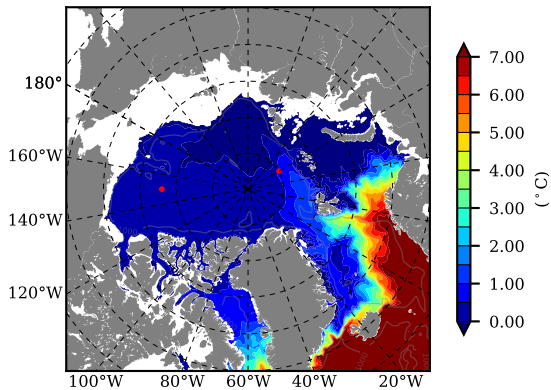

BCTGE28NEV401 AW Max Temp over 1998

AW Max Temp from PHC 3.0

BCTGE28NEV401 AW Max Temp depth

AW Max Temp depth from PHC 3.0