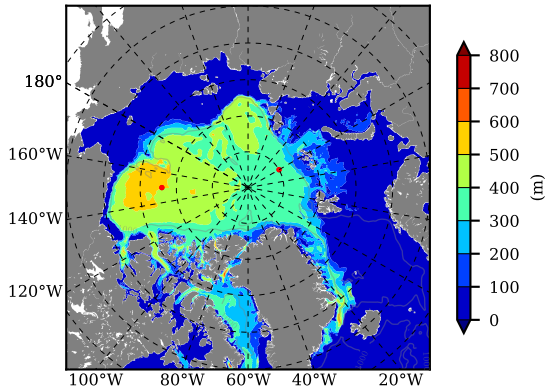

BCTGE28NEV401 AW Max Temp over 1998

AW Max Temp from PHC 3.0

BCTGE28NEV401 AW Max Temp depth

AW Max Temp depth from PHC 3.0