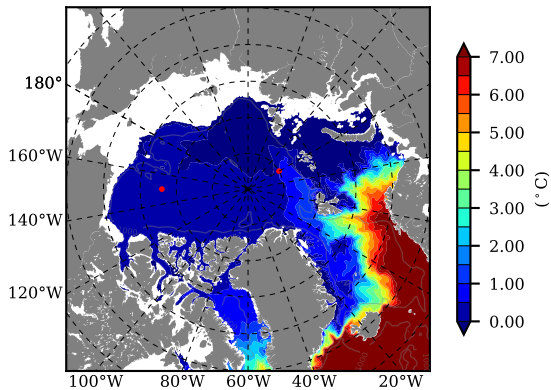

BCTGE28NEV401 AW Max Temp over 1999

AW Max Temp from PHC 3.0

BCTGE28NEV401 AW Max Temp depth

AW Max Temp depth from PHC 3.0