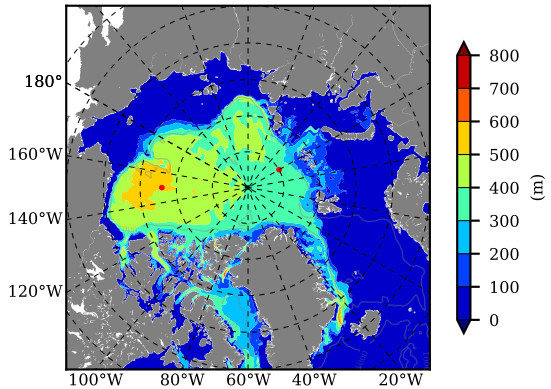

BCTGE28NEV401 AW Max Temp over 1999

AW Max Temp from PHC 3.0

BCTGE28NEV401 AW Max Temp depth

AW Max Temp depth from PHC 3.0