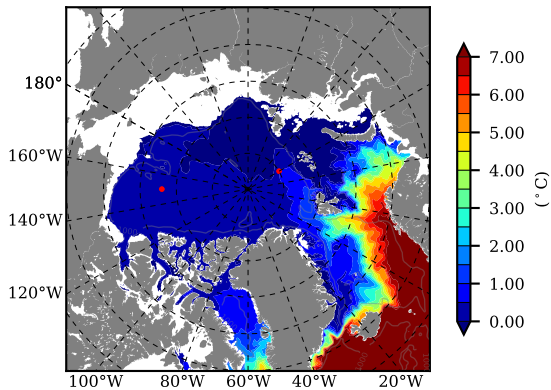

BCTGE28NEV401 AW Max Temp over 2000

AW Max Temp from PHC 3.0

BCTGE28NEV401 AW Max Temp depth

AW Max Temp depth from PHC 3.0