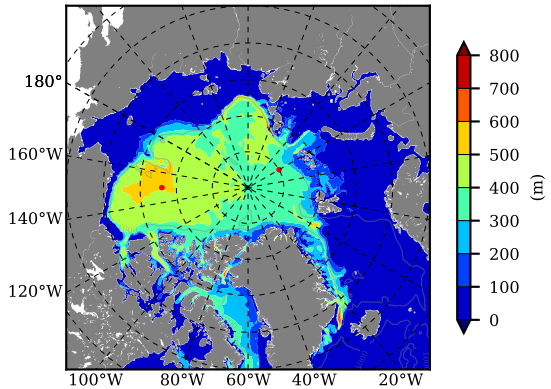

BCTGE28NEV401 AW Max Temp over 2000

AW Max Temp from PHC 3.0

BCTGE28NEV401 AW Max Temp depth

AW Max Temp depth from PHC 3.0