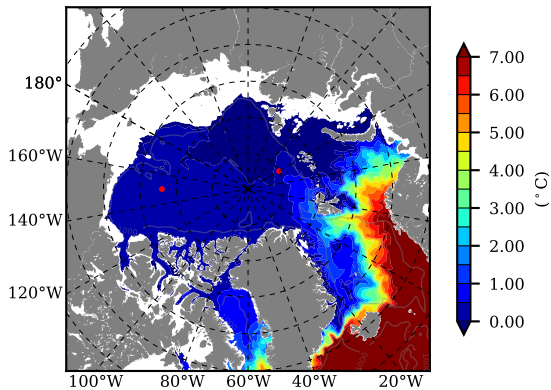

BCTGE28NEV401 AW Max Temp over 2001

AW Max Temp from PHC 3.0

BCTGE28NEV401 AW Max Temp depth

AW Max Temp depth from PHC 3.0