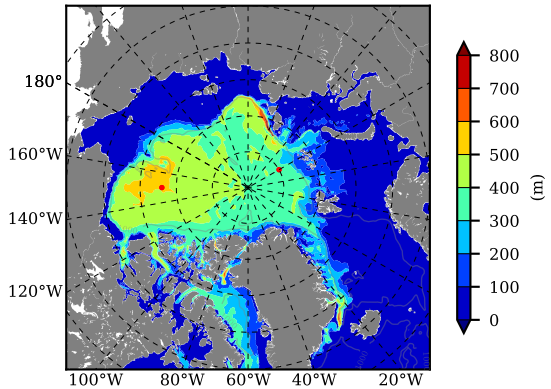

BCTGE28NEV401 AW Max Temp over 2001

AW Max Temp from PHC 3.0

BCTGE28NEV401 AW Max Temp depth

AW Max Temp depth from PHC 3.0