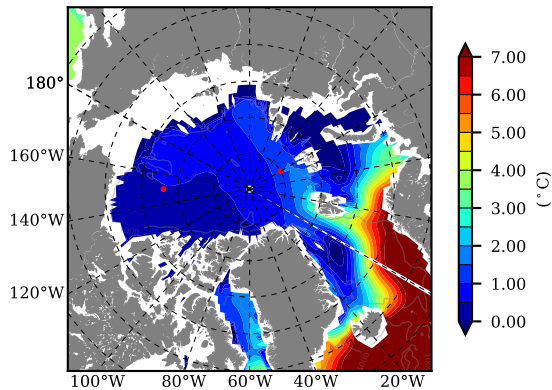

BCTGE28NEV401 AW Max Temp over
2002

AW Max Temp from
PHC 3.0

BCTGE28NEV401 AW Max Temp depth

AW Max Temp depth from
PHC 3.0