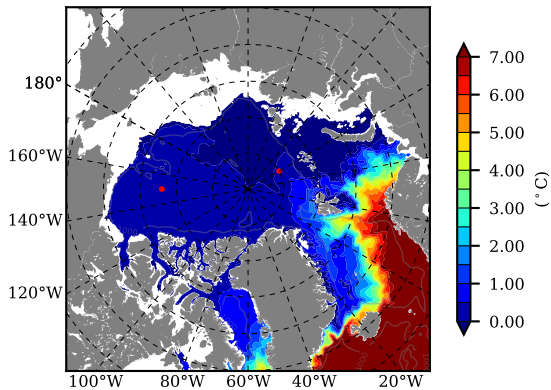

BCTGE28NEV401 AW Max Temp over
2002

AW Max Temp from
PHC 3.0

BCTGE28NEV401 AW Max Temp depth

AW Max Temp depth from
PHC 3.0