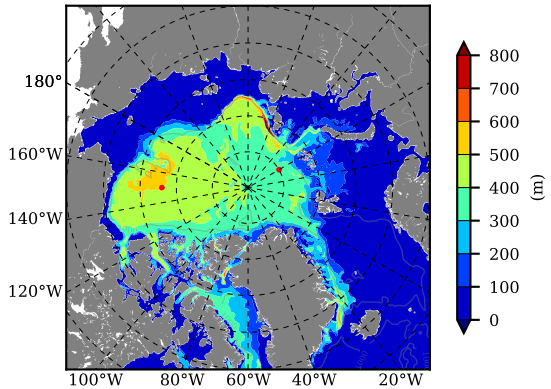

BCTGE28NEV401 AW Max Temp over
2002

AW Max Temp from
PHC 3.0

BCTGE28NEV401 AW Max Temp depth

AW Max Temp depth from
PHC 3.0