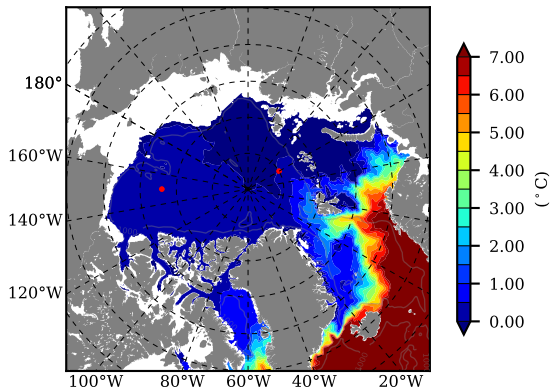

BCTGE28NEV401 AW Max Temp over 2003

AW Max Temp from PHC 3.0

BCTGE28NEV401 AW Max Temp depth

AW Max Temp depth from PHC 3.0