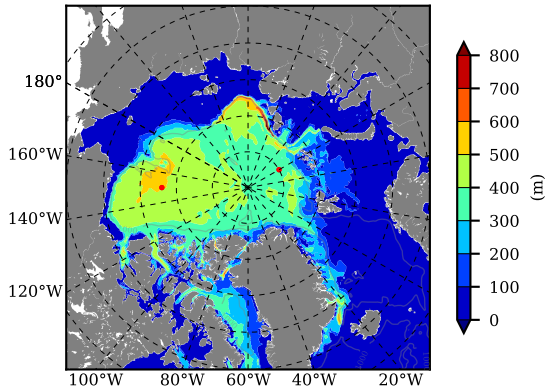

BCTGE28NEV401 AW Max Temp over 2003

AW Max Temp from PHC 3.0

BCTGE28NEV401 AW Max Temp depth

AW Max Temp depth from PHC 3.0