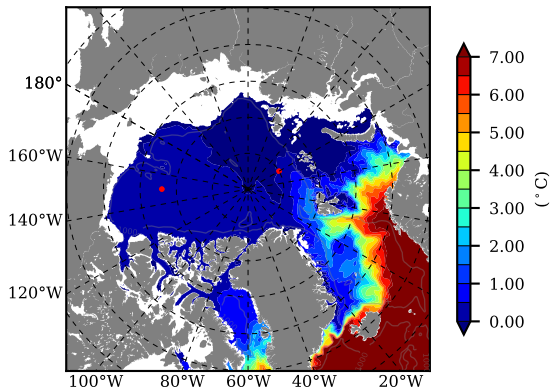

BCTGE28NEV401 AW Max Temp over 2004

AW Max Temp from PHC 3.0

BCTGE28NEV401 AW Max Temp depth

AW Max Temp depth from PHC 3.0