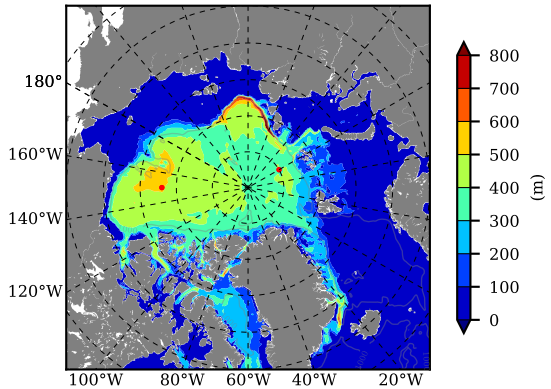

BCTGE28NEV401 AW Max Temp over 2004

AW Max Temp from PHC 3.0

BCTGE28NEV401 AW Max Temp depth

AW Max Temp depth from PHC 3.0