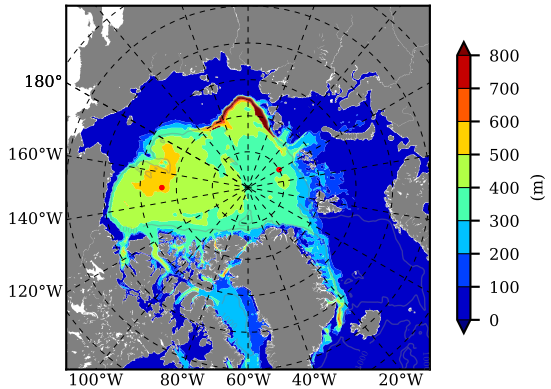

BCTGE28NEV401 AW Max Temp over 2005

AW Max Temp from PHC 3.0

BCTGE28NEV401 AW Max Temp depth

AW Max Temp depth from PHC 3.0