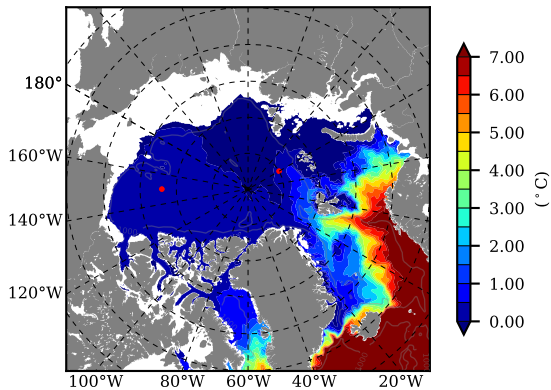

BCTGE28NEV401 AW Max Temp over 2005

AW Max Temp from PHC 3.0

BCTGE28NEV401 AW Max Temp depth

AW Max Temp depth from PHC 3.0