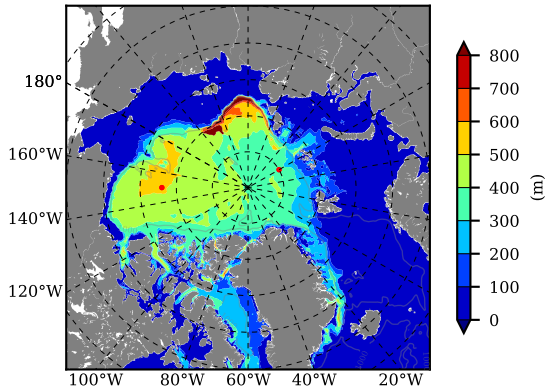

BCTGE28NEV401 AW Max Temp over 2006

AW Max Temp from PHC 3.0

BCTGE28NEV401 AW Max Temp depth

AW Max Temp depth from PHC 3.0