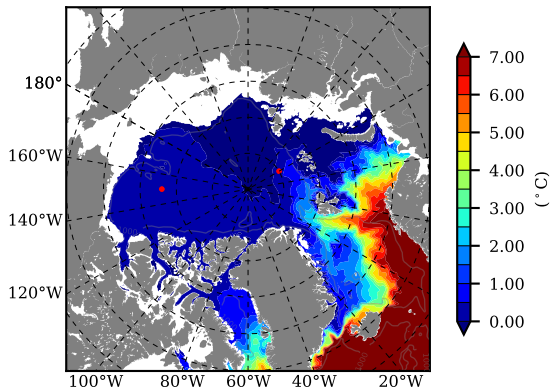

BCTGE28NEV401 AW Max Temp over 2006

AW Max Temp from PHC 3.0

BCTGE28NEV401 AW Max Temp depth

AW Max Temp depth from PHC 3.0