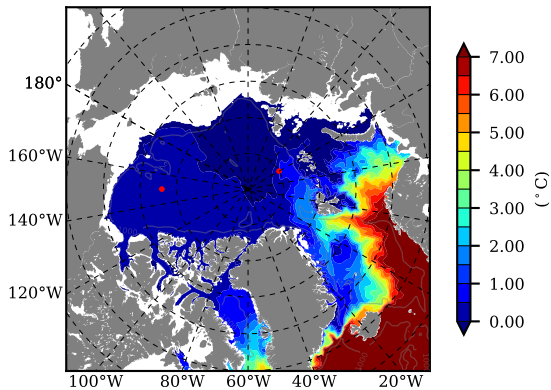

BCTGE28NEV401 AW Max Temp over 2007

AW Max Temp from PHC 3.0

BCTGE28NEV401 AW Max Temp depth

AW Max Temp depth from PHC 3.0