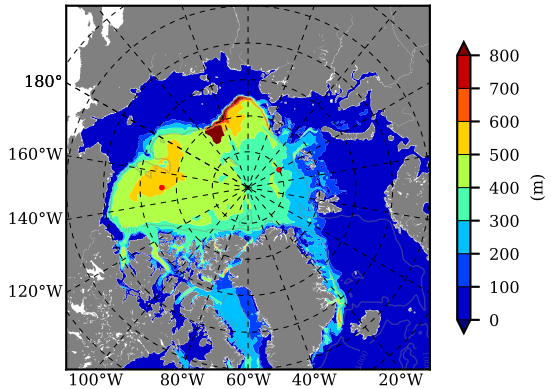

BCTGE28NEV401 AW Max Temp over 2007

AW Max Temp from PHC 3.0

BCTGE28NEV401 AW Max Temp depth

AW Max Temp depth from PHC 3.0