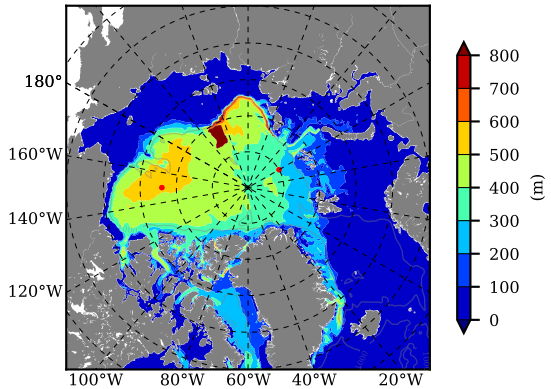

BCTGE28NEV401 AW Max Temp over 2008

AW Max Temp from PHC 3.0

BCTGE28NEV401 AW Max Temp depth

AW Max Temp depth from PHC 3.0