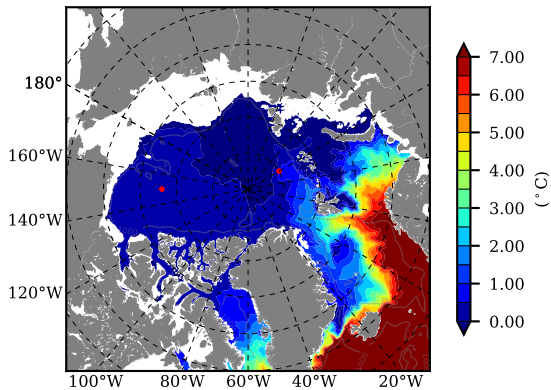

BCTGE28NEV401 AW Max Temp over 2008

AW Max Temp from PHC 3.0

BCTGE28NEV401 AW Max Temp depth

AW Max Temp depth from PHC 3.0