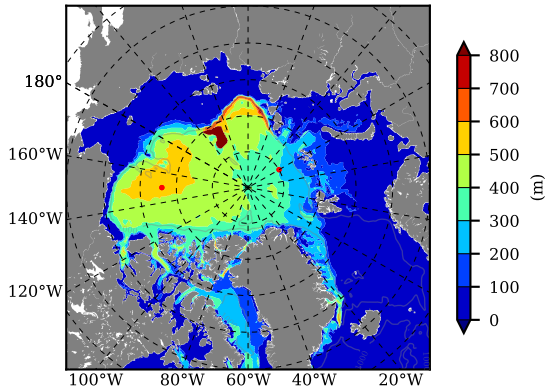

BCTGE28NEV401 AW Max Temp over
2009

AW Max Temp from
PHC 3.0

BCTGE28NEV401 AW Max Temp depth

AW Max Temp depth from
PHC 3.0