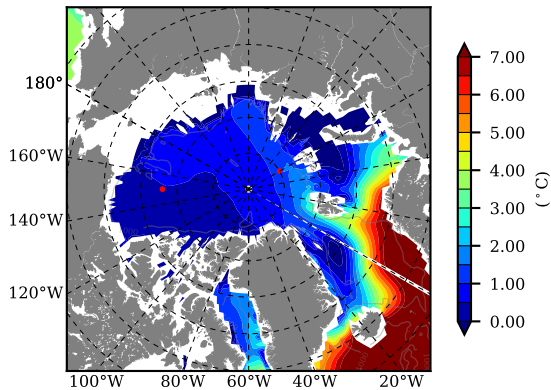

BCTGE28NEV401 AW Max Temp over
2009

AW Max Temp from
PHC 3.0

BCTGE28NEV401 AW Max Temp depth

AW Max Temp depth from
PHC 3.0