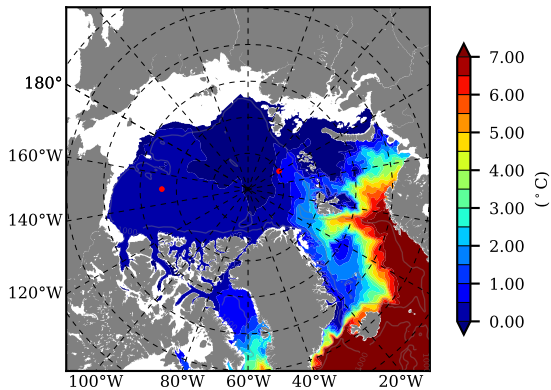

BCTGE28NEV401 AW Max Temp over
2009

AW Max Temp from
PHC 3.0

BCTGE28NEV401 AW Max Temp depth

AW Max Temp depth from
PHC 3.0