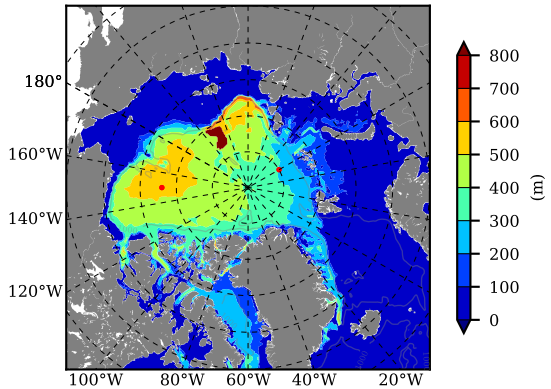

BCTGE28NEV401 AW Max Temp over 2010

AW Max Temp from PHC 3.0

BCTGE28NEV401 AW Max Temp depth

AW Max Temp depth from PHC 3.0