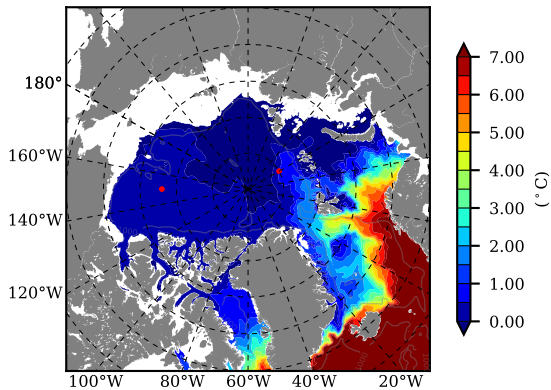

BCTGE28NEV401 AW Max Temp over 2010

AW Max Temp from PHC 3.0

BCTGE28NEV401 AW Max Temp depth

AW Max Temp depth from PHC 3.0