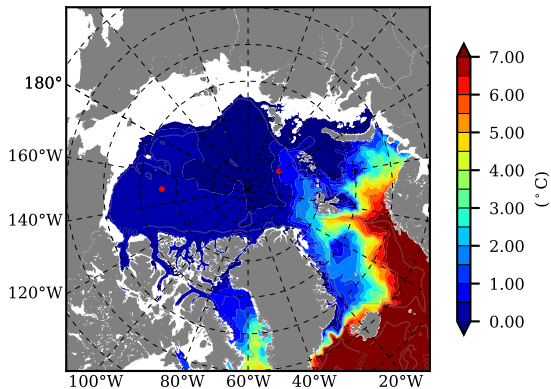

BCTGE28NEV401 AW Max Temp over 2011

AW Max Temp from PHC 3.0

BCTGE28NEV401 AW Max Temp depth

AW Max Temp depth from PHC 3.0