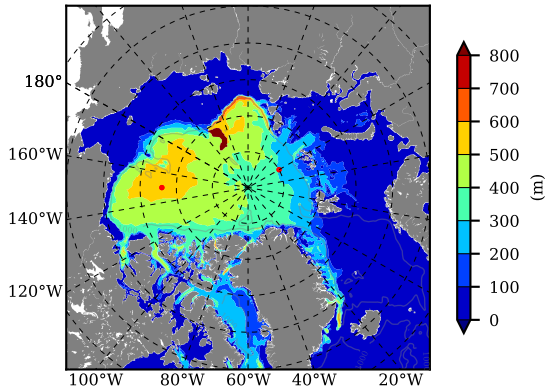

BCTGE28NEV401 AW Max Temp over 2011

AW Max Temp from PHC 3.0

BCTGE28NEV401 AW Max Temp depth

AW Max Temp depth from PHC 3.0