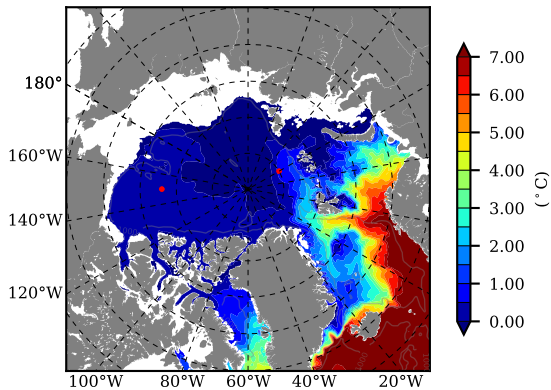

BCTGE28NEV401 AW Max Temp over  
2012

AW Max Temp from  
PHC 3.0

BCTGE28NEV401 AW Max Temp depth

AW Max Temp depth from  
PHC 3.0