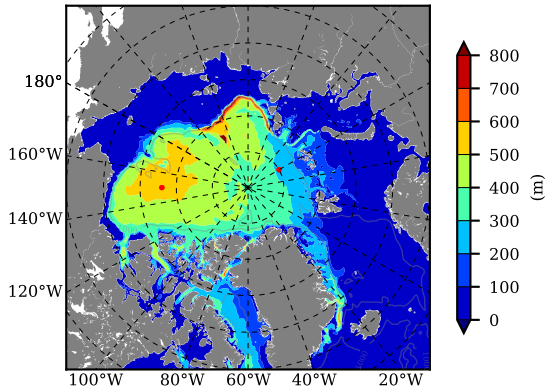

BCTGE28NEV401 AW Max Temp over  
2012

AW Max Temp from  
PHC 3.0

BCTGE28NEV401 AW Max Temp depth

AW Max Temp depth from  
PHC 3.0