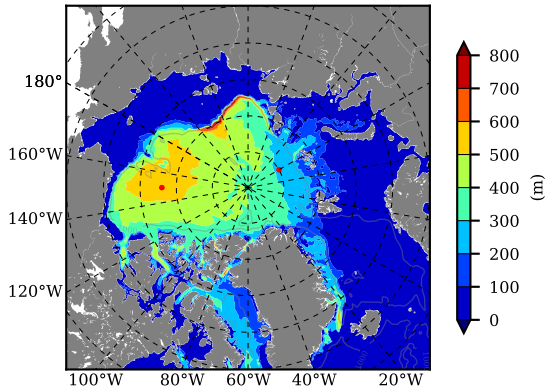

BCTGE28NEV401 AW Max Temp over 2013

AW Max Temp from PHC 3.0

BCTGE28NEV401 AW Max Temp depth

AW Max Temp depth from PHC 3.0