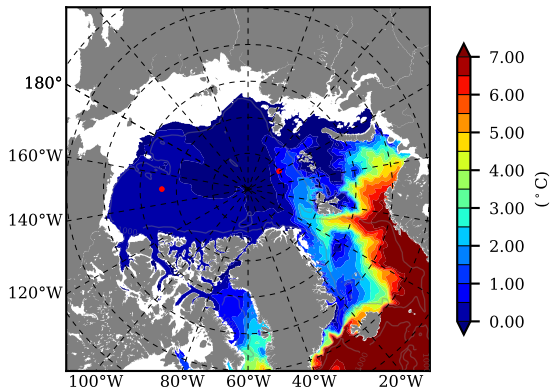

BCTGE28NEV401 AW Max Temp over 2013

AW Max Temp from PHC 3.0

BCTGE28NEV401 AW Max Temp depth

AW Max Temp depth from PHC 3.0