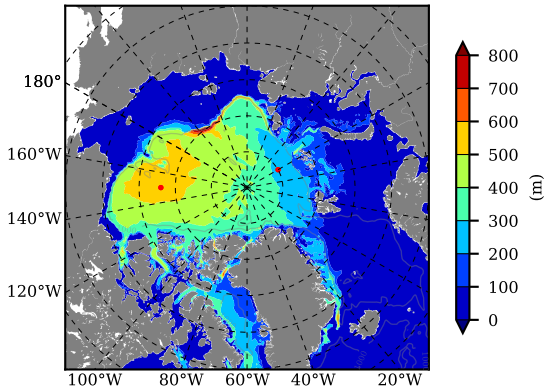

BCTGE28NEV401 AW Max Temp over 2014

AW Max Temp from PHC 3.0

BCTGE28NEV401 AW Max Temp depth

AW Max Temp depth from PHC 3.0