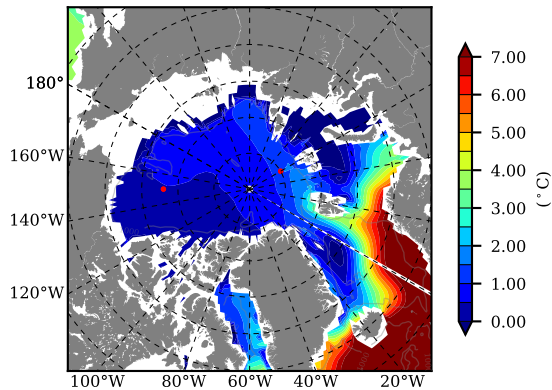

BCTGE28NEV401 AW Max Temp over 2014

AW Max Temp from PHC 3.0

BCTGE28NEV401 AW Max Temp depth

AW Max Temp depth from PHC 3.0