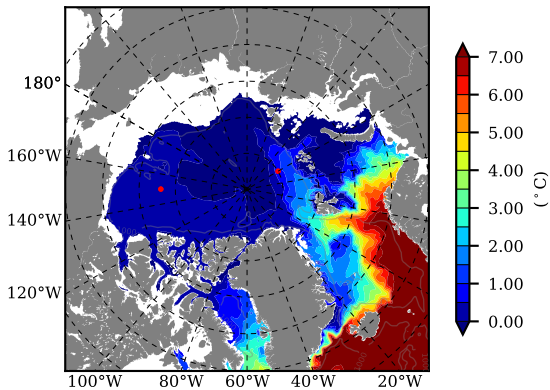

BCTGE28NEV401 AW Max Temp over 2014

AW Max Temp from PHC 3.0

BCTGE28NEV401 AW Max Temp depth

AW Max Temp depth from PHC 3.0