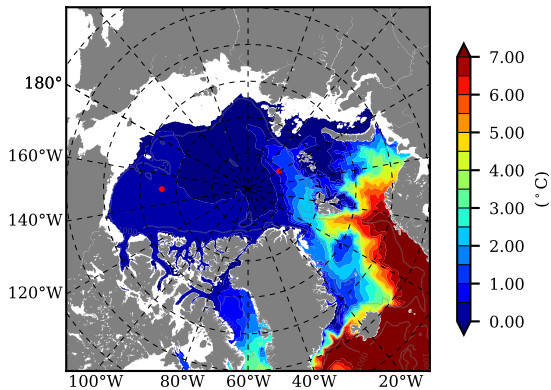

BCTGE28NEV401 AW Max Temp over 2015

AW Max Temp from PHC 3.0

BCTGE28NEV401 AW Max Temp depth

AW Max Temp depth from PHC 3.0