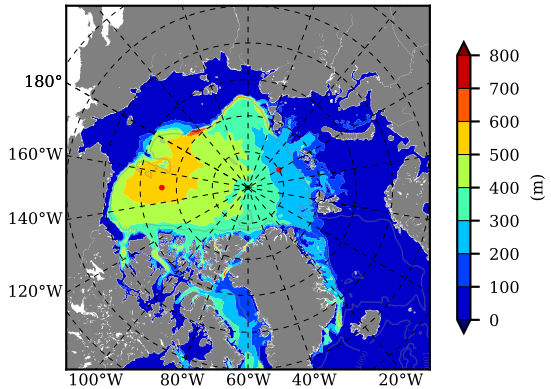

BCTGE28NEV401 AW Max Temp over 2015

AW Max Temp from PHC 3.0

BCTGE28NEV401 AW Max Temp depth

AW Max Temp depth from PHC 3.0