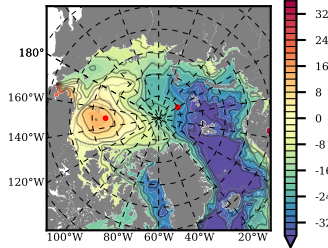

BCTGE28NEV401 mean FWC (m) over 1979

Mean FWC (m) from BG Obs Sys. (Proshutinsky et al. GRL2018) over year 2003-2017

Mean FWC (m) from Init State

BCTGE28NEV401 mean SSH anomaly

Mean DOT from Armitage et al. 2017 2003-2014