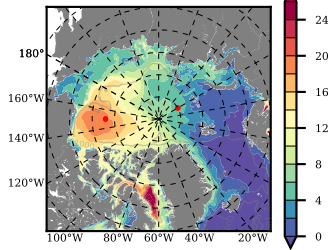

BCTGE28NEV401 mean FWC (m) over 1979

Mean FWC (m) from BG Obs Sys. (Proshutinsky et al. GRL2018) over year 2003-2017

Mean FWC (m) from Init State

BCTGE28NEV401 mean SSH anomaly

Mean DOT from Armitage et al. 2017 2003-2014