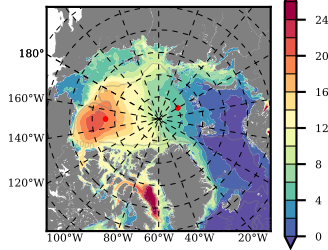

BCTGE28NEV401 mean FWC (m) over 1980

Mean FWC (m) from BG Obs Sys. (Proshutinsky et al. GRL2018) over year 2003-2017

Mean FWC (m) from Init State

BCTGE28NEV401 mean SSH anomaly

Mean DOT from Armitage et al. 2017 2003-2014