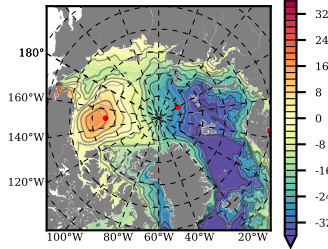

BCTGE28NEV401 mean FWC (m) over 1980

Mean FWC (m) from BG Obs Sys. (Proshutinsky et al. GRL2018) over year 2003-2017

Mean FWC (m) from Init State

BCTGE28NEV401 mean SSH anomaly

Mean DOT from Armitage et al. 2017 2003-2014