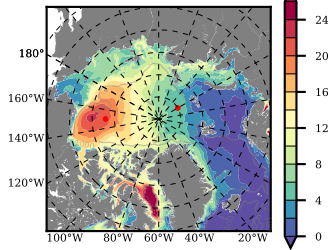

BCTGE28NEV401 mean FWC (m) over 1981

Mean FWC (m) from BG Obs Sys. (Proshutinsky et al. GRL2018) over year 2003-2017

Mean FWC (m) from Init State

BCTGE28NEV401 mean SSH anomaly

Mean DOT from Armitage et al. 2017 2003-2014