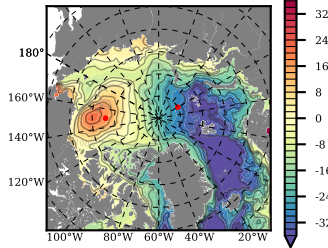

BCTGE28NEV401 mean FWC (m) over 1981

Mean FWC (m) from BG Obs Sys. (Proshutinsky et al. GRL2018) over year 2003-2017

Mean FWC (m) from Init State

BCTGE28NEV401 mean SSH anomaly

Mean DOT from Armitage et al. 2017 2003-2014