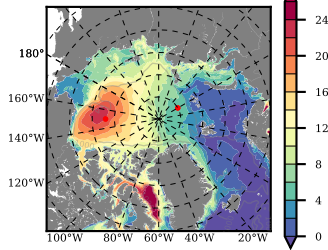

BCTGE28NEV401 mean FWC (m) over 1982

Mean FWC (m) from BG Obs Sys. (Proshutinsky et al. GRL2018) over year 2003-2017

Mean FWC (m) from Init State

BCTGE28NEV401 mean SSH anomaly

Mean DOT from Armitage et al. 2017 2003-2014