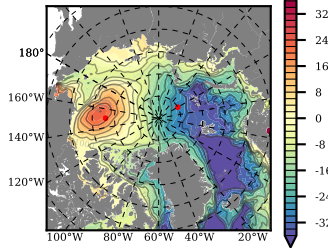

BCTGE28NEV401 mean FWC (m) over 1982

Mean FWC (m) from BG Obs Sys. (Proshutinsky et al. GRL2018) over year 2003-2017

Mean FWC (m) from Init State

BCTGE28NEV401 mean SSH anomaly

Mean DOT from Armitage et al. 2017 2003-2014