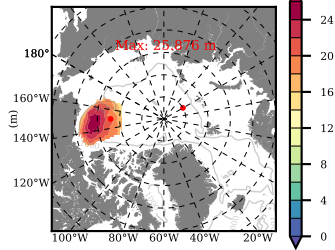

BCTGE28NEV401 mean FWC (m) over 1982

Mean FWC (m) from BG Obs Sys. (Proshutinsky et al. GRL2018) over year 2003-2017

Mean FWC (m) from Init State

BCTGE28NEV401 mean SSH anomaly

Mean DOT from Armitage et al. 2017 2003-2014