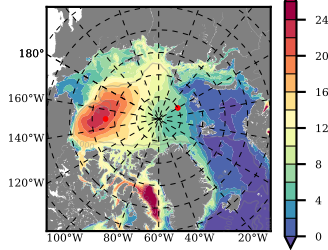

BCTGE28NEV401 mean FWC (m) over 1983

Mean FWC (m) from BG Obs Sys. (Proshutinsky et al. GRL2018) over year 2003-2017

Mean FWC (m) from Init State

BCTGE28NEV401 mean SSH anomaly

Mean DOT from Armitage et al. 2017 2003-2014