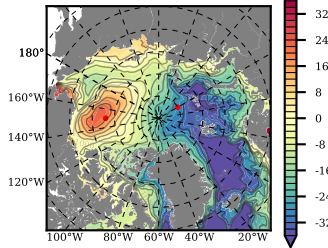

BCTGE28NEV401 mean FWC (m) over 1983

Mean FWC (m) from BG Obs Sys. (Proshutinsky et al. GRL2018) over year 2003-2017

Mean FWC (m) from Init State

BCTGE28NEV401 mean SSH anomaly

Mean DOT from Armitage et al. 2017 2003-2014