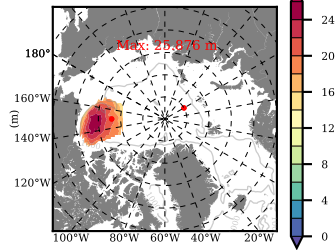

BCTGE28NEV401 mean FWC (m) over 1984

Mean FWC (m) from BG Obs Sys. (Proshutinsky et al. GRL2018) over year 2003-2017

Mean FWC (m) from Init State

BCTGE28NEV401 mean SSH anomaly

Mean DOT from Armitage et al. 2017 2003-2014