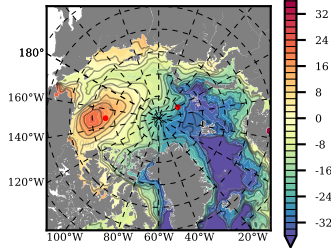

BCTGE28NEV401 mean FWC (m) over 1984

Mean FWC (m) from BG Obs Sys. (Proshutinsky et al. GRL2018) over year 2003-2017

Mean FWC (m) from Init State

BCTGE28NEV401 mean SSH anomaly

Mean DOT from Armitage et al. 2017 2003-2014