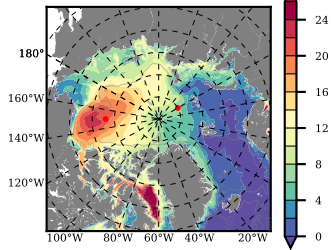

BCTGE28NEV401 mean FWC (m) over 1984

Mean FWC (m) from BG Obs Sys. (Proshutinsky et al. GRL2018) over year 2003-2017

Mean FWC (m) from Init State

BCTGE28NEV401 mean SSH anomaly

Mean DOT from Armitage et al. 2017 2003-2014