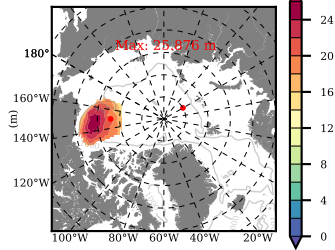

BCTGE28NEV401 mean FWC (m) over 1985

Mean FWC (m) from BG Obs Sys. (Proshutinsky et al. GRL2018) over year 2003-2017

Mean FWC (m) from Init State

BCTGE28NEV401 mean SSH anomaly

Mean DOT from Armitage et al. 2017 2003-2014