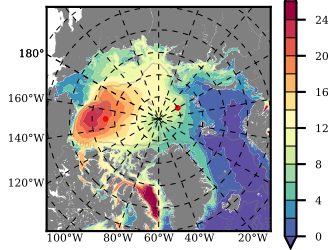

BCTGE28NEV401 mean FWC (m) over 1985

Mean FWC (m) from BG Obs Sys. (Proshutinsky et al. GRL2018) over year 2003-2017

Mean FWC (m) from Init State

BCTGE28NEV401 mean SSH anomaly

Mean DOT from Armitage et al. 2017 2003-2014