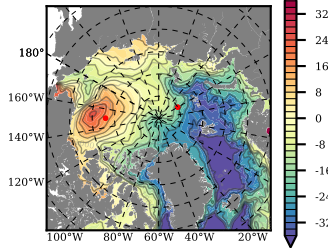

BCTGE28NEV401 mean FWC (m) over 1985

Mean FWC (m) from BG Obs Sys. (Proshutinsky et al. GRL2018) over year 2003-2017

Mean FWC (m) from Init State

BCTGE28NEV401 mean SSH anomaly

Mean DOT from Armitage et al. 2017 2003-2014