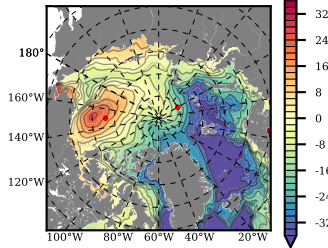

BCTGE28NEV401 mean FWC (m) over 1986

Mean FWC (m) from BG Obs Sys. (Proshutinsky et al. GRL2018) over year 2003-2017

Mean FWC (m) from Init State

BCTGE28NEV401 mean SSH anomaly

Mean DOT from Armitage et al. 2017 2003-2014