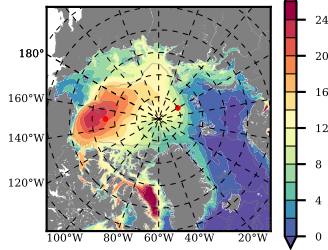

BCTGE28NEV401 mean FWC (m) over 1986

Mean FWC (m) from BG Obs Sys. (Proshutinsky et al. GRL2018) over year 2003-2017

Mean FWC (m) from Init State

BCTGE28NEV401 mean SSH anomaly

Mean DOT from Armitage et al. 2017 2003-2014