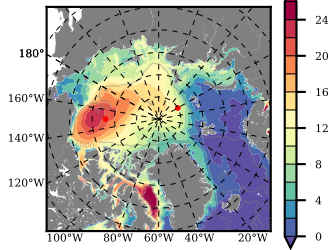

BCTGE28NEV401 mean FWC (m) over 1987

Mean FWC (m) from BG Obs Sys. (Proshutinsky et al. GRL2018) over year 2003-2017

Mean FWC (m) from Init State

BCTGE28NEV401 mean SSH anomaly

Mean DOT from Armitage et al. 2017 2003-2014