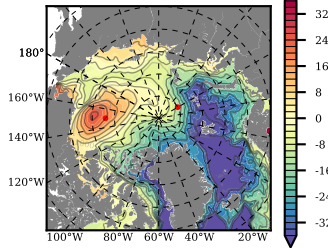

BCTGE28NEV401 mean FWC (m) over 1987

Mean FWC (m) from BG Obs Sys. (Proshutinsky et al. GRL2018) over year 2003-2017

Mean FWC (m) from Init State

BCTGE28NEV401 mean SSH anomaly

Mean DOT from Armitage et al. 2017 2003-2014