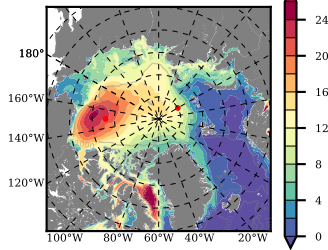

BCTGE28NEV401 mean FWC (m) over 1988

Mean FWC (m) from BG Obs Sys. (Proshutinsky et al. GRL2018) over year 2003-2017

Mean FWC (m) from Init State

BCTGE28NEV401 mean SSH anomaly

Mean DOT from Armitage et al. 2017 2003-2014