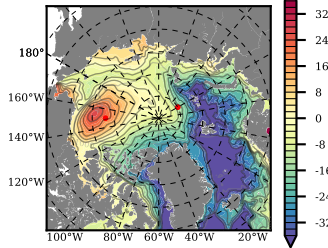

BCTGE28NEV401 mean FWC (m) over 1988

Mean FWC (m) from BG Obs Sys. (Proshutinsky et al. GRL2018) over year 2003-2017

Mean FWC (m) from Init State

BCTGE28NEV401 mean SSH anomaly

Mean DOT from Armitage et al. 2017 2003-2014