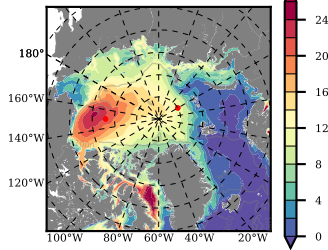

BCTGE28NEV401 mean FWC (m) over 1989

Mean FWC (m) from BG Obs Sys. (Proshutinsky et al. GRL2018) over year 2003-2017

Mean FWC (m) from Init State

BCTGE28NEV401 mean SSH anomaly

Mean DOT from Armitage et al. 2017 2003-2014