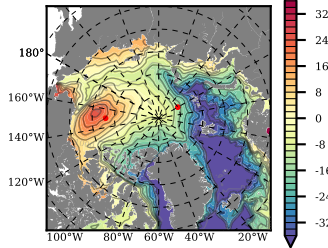

BCTGE28NEV401 mean FWC (m) over 1989

Mean FWC (m) from BG Obs Sys. (Proshutinsky et al. GRL2018) over year 2003-2017

Mean FWC (m) from Init State

BCTGE28NEV401 mean SSH anomaly

Mean DOT from Armitage et al. 2017 2003-2014