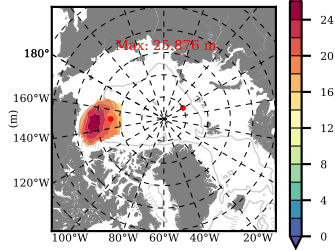

BCTGE28NEV401 mean FWC (m) over 1990

Mean FWC (m) from BG Obs Sys. (Proshutinsky et al. GRL2018) over year 2003-2017

Mean FWC (m) from Init State

BCTGE28NEV401 mean SSH anomaly

Mean DOT from Armitage et al. 2017 2003-2014