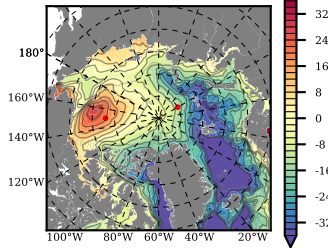

BCTGE28NEV401 mean FWC (m) over 1990

Mean FWC (m) from BG Obs Sys. (Proshutinsky et al. GRL2018) over year 2003-2017

Mean FWC (m) from Init State

BCTGE28NEV401 mean SSH anomaly

Mean DOT from Armitage et al. 2017 2003-2014