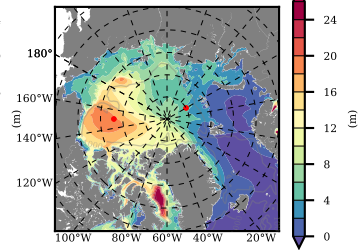

BCTGE28NEV401 mean FWC (m) over 1990

Mean FWC (m) from BG Obs Sys. (Proshutinsky et al. GRL2018) over year 2003-2017

Mean FWC (m) from Init State

BCTGE28NEV401 mean SSH anomaly

Mean DOT from Armitage et al. 2017 2003-2014