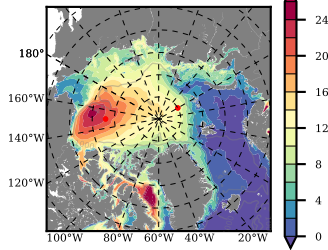

BCTGE28NEV401 mean FWC (m) over 1990

Mean FWC (m) from BG Obs Sys. (Proshutinsky et al. GRL2018) over year 2003-2017

Mean FWC (m) from Init State

BCTGE28NEV401 mean SSH anomaly

Mean DOT from Armitage et al. 2017 2003-2014