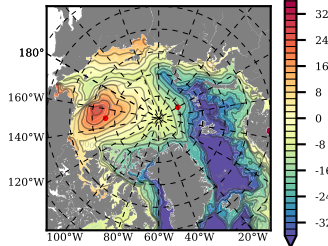

BCTGE28NEV401 mean FWC (m) over 1991

Mean FWC (m) from BG Obs Sys. (Proshutinsky et al. GRL2018) over year 2003-2017

Mean FWC (m) from Init State

BCTGE28NEV401 mean SSH anomaly

Mean DOT from Armitage et al. 2017 2003-2014