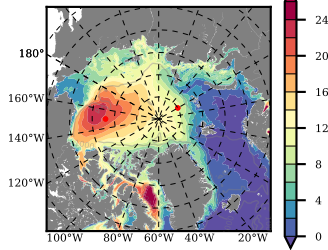

BCTGE28NEV401 mean FWC (m) over 1991

Mean FWC (m) from BG Obs Sys. (Proshutinsky et al. GRL2018) over year 2003-2017

Mean FWC (m) from Init State

BCTGE28NEV401 mean SSH anomaly

Mean DOT from Armitage et al. 2017 2003-2014