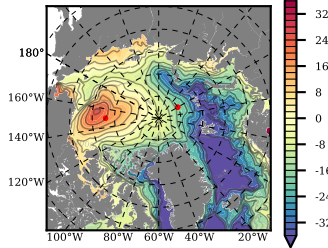

BCTGE28NEV401 mean FWC (m) over 1992

Mean FWC (m) from BG Obs Sys. (Proshutinsky et al. GRL2018) over year 2003-2017

Mean FWC (m) from Init State

BCTGE28NEV401 mean SSH anomaly

Mean DOT from Armitage et al. 2017 2003-2014