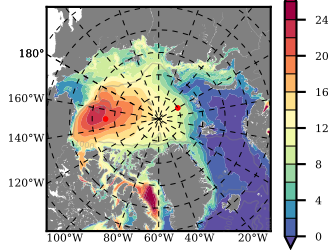

BCTGE28NEV401 mean FWC (m) over 1992

Mean FWC (m) from BG Obs Sys. (Proshutinsky et al. GRL2018) over year 2003-2017

Mean FWC (m) from Init State

BCTGE28NEV401 mean SSH anomaly

Mean DOT from Armitage et al. 2017 2003-2014